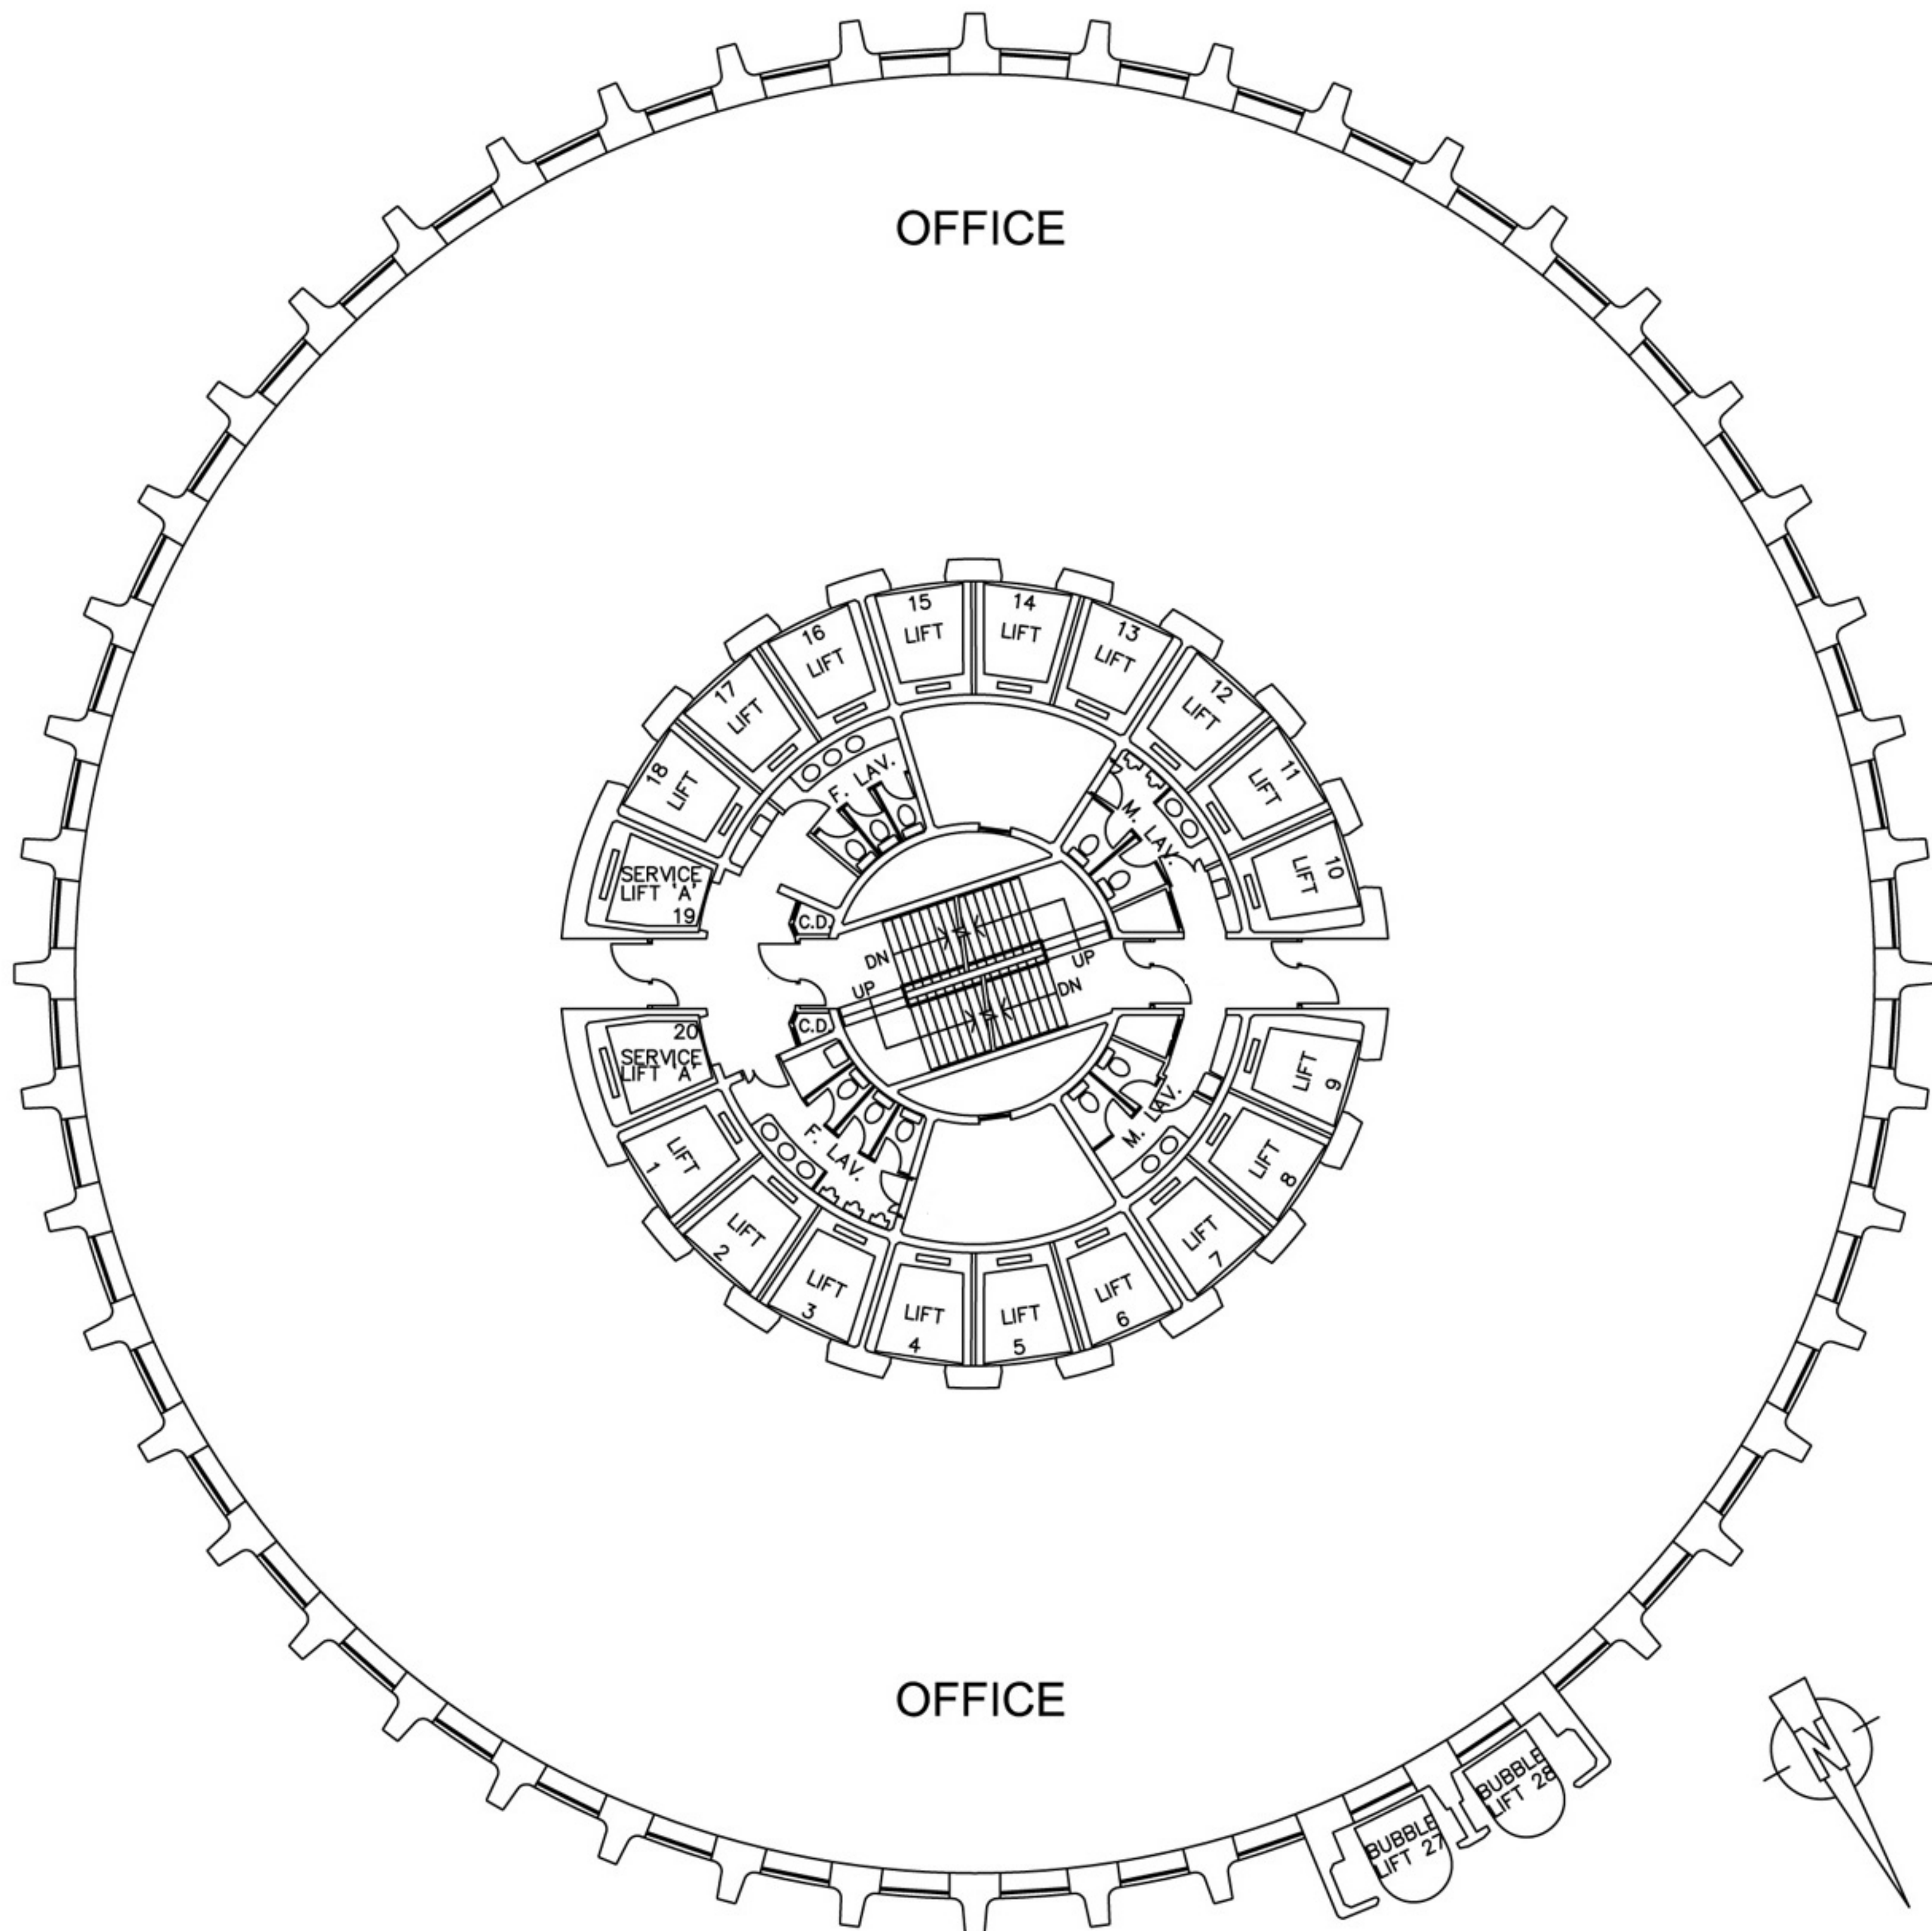

合和中心

灣仔皇后大道東183號

TYPICAL OFFICE LAYOUT PLAN
HOPEWELL CENTRE (FOR REFERENCE ONLY)

TYPICAL FLOOR PLAN
HOPEWELL CENTRE (FOR REFERENCE ONLY)