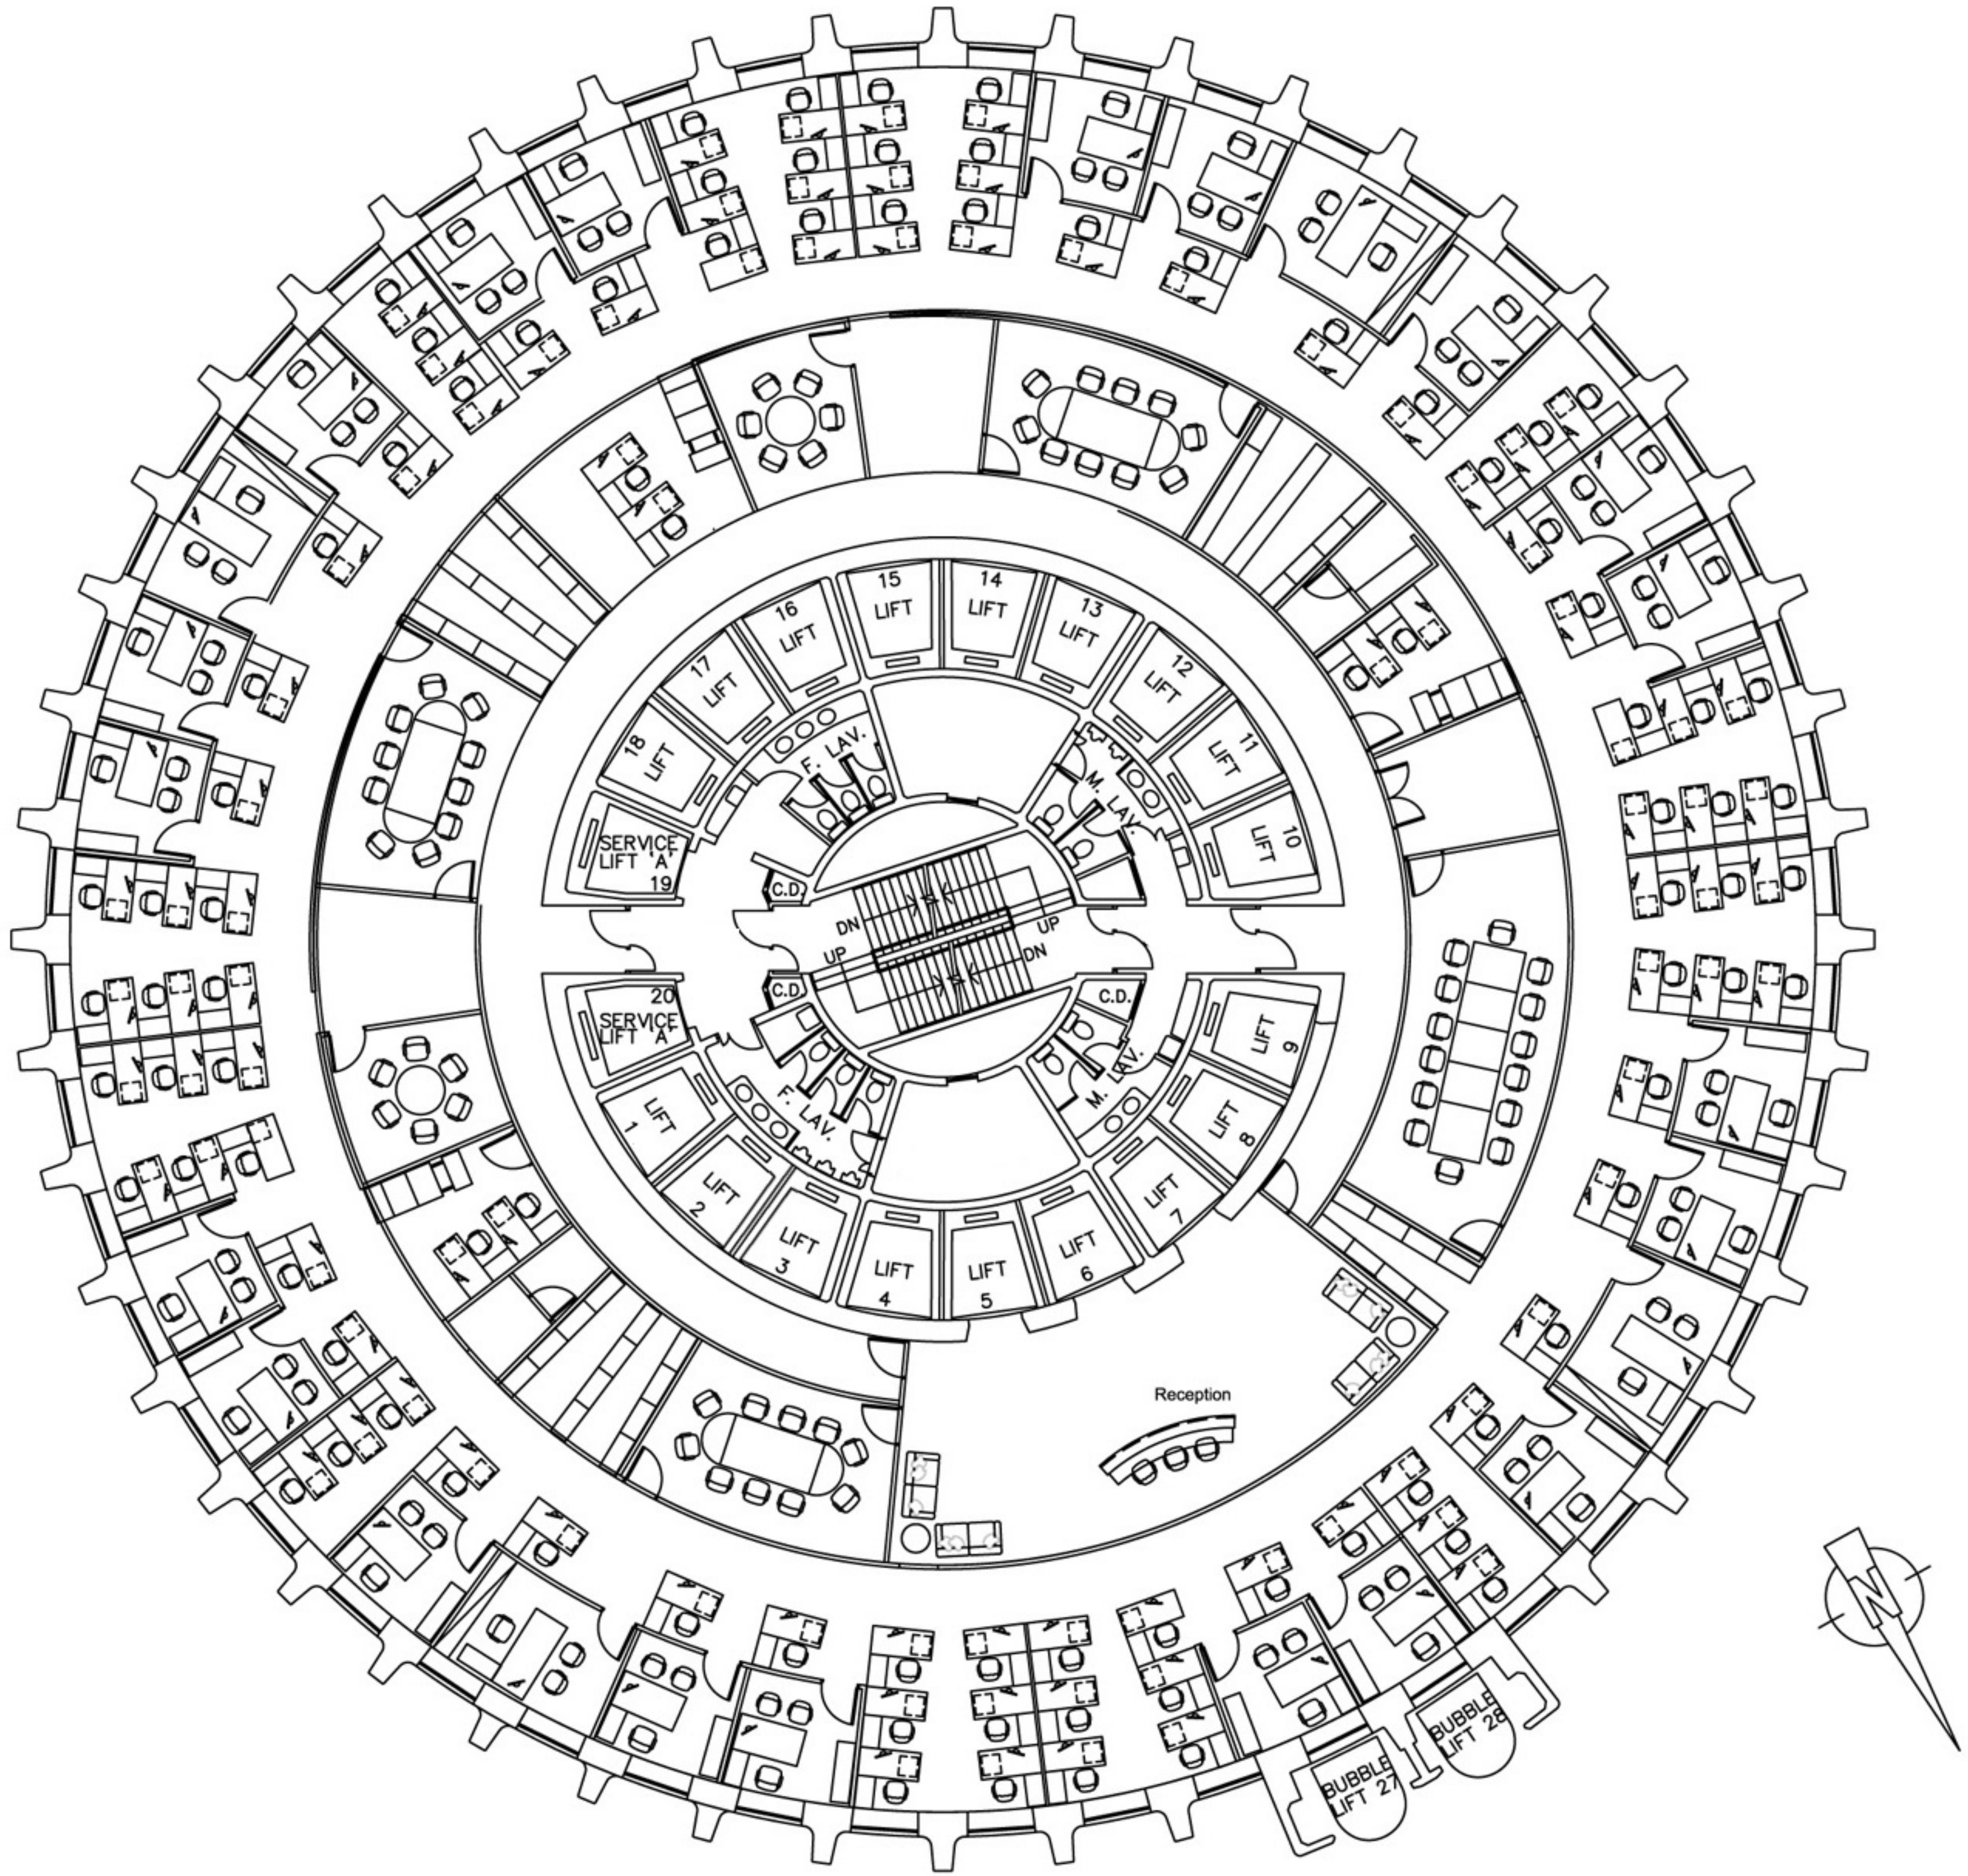

合和中心

灣仔皇后大道東183號

TYPICAL OFFICE LAYOUT PLAN
HOPEWELL CENTRE (FOR REFERENCE ONLY)

TYPICAL FLOOR PLAN
HOPEWELL CENTRE (FOR REFERENCE ONLY)